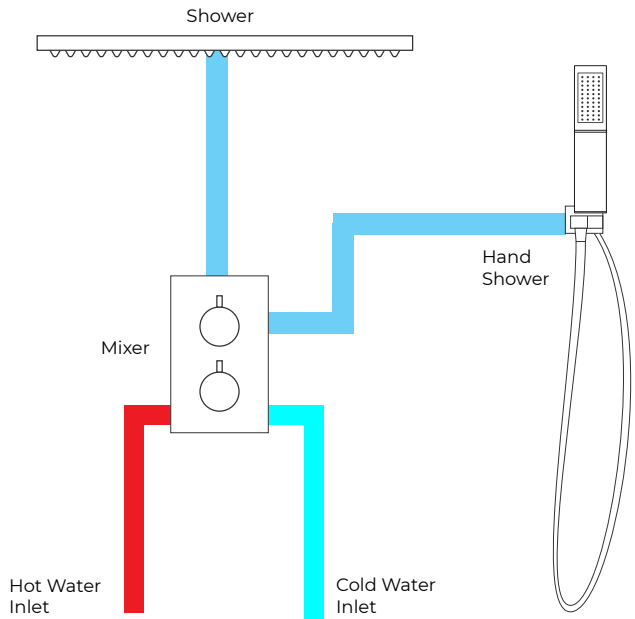

FONTANA CHICAGO CHROME CEILING MOUNT RAINFALL SHOWER HEAD WITH HANDHELD SPRAY SET SPECS

Specifications

- VALVE CORE MATERIAL: CERAMIC
- TYPE: FIXED ROTATABLE TYPE
- STYLE: CONTEMPORARY
- NUMBER OF HANDLES: DUAL HANDLE
- FEATURE: COLD AND HOT
- SIZE: 8 INCH
- SURFACE TREATMENT: BLACKENED
- COLD/HOT WATER CONTROL TYPE: DUAL HOLDER DUAL CONTROL

Shower Head Size:

Size option : 8", 10", 12", 16"

Flow Rate
2.5 GPM / 9.5 LPM (rain Shower);

Mixer Size :

Hand Shower Size:

The minimum required water pressure is 0.05 MPa (0.5 bar).
Flow rate 2.5 GPM (9.5 LPM).