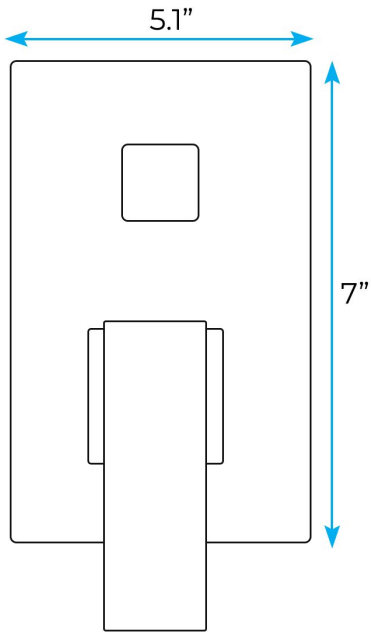

FONTANA CHICAGO CHROME CEILING MOUNT RAINFALL SHOWER HEAD WITH HANDHELD SPRAY SET SPECS

Specifications

- VALVE CORE MATERIAL: CERAMIC
- TYPE: FIXED ROTATABLE TYPE
- STYLE: CONTEMPORARY
- NUMBER OF HANDLES: DUAL HANDLE
- FEATURE: COLD AND HOT
- SIZE: 8 INCH
- SURFACE TREATMENT: BLACKENED
- COLD/HOT WATER CONTROL TYPE: DUAL HOLDER DUAL CONTROL

Shower Head Size:

Size option : 8", 10", 12", 16"

Flow Rate
2.5 GPM / 9.5 LPM (rain Shower);

Mixer Size :

Hand Shower Size:

The minimum required water pressure is 0.05 MPa (0.5 bar).
Flow rate 2.5 GPM (9.5 LPM).