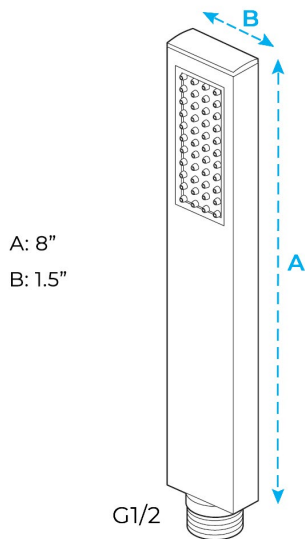

FONTANA CHICAGO CHROME CEILING MOUNT RAINFALL SHOWER HEAD WITH HANDHELD SPRAY SET SPECS

Specifications

- VALVE CORE MATERIAL: CERAMIC
- TYPE: FIXED ROTATABLE TYPE
- STYLE: CONTEMPORARY
- NUMBER OF HANDLES: DUAL HANDLE
- FEATURE: COLD AND HOT
- SIZE: 8 INCH
- SURFACE TREATMENT: BLACKENED
- COLD/HOT WATER CONTROL TYPE: DUAL HOLDER DUAL CONTROL

Shower Head Size:

Size option : 8", 10", 12", 16"

Flow Rate
2.5 GPM / 9.5 LPM (rain Shower);

Mixer Size :

Hand Shower Size:

The minimum required water pressure is 0.05 MPa (0.5 bar).
Flow rate 2.5 GPM (9.5 LPM).